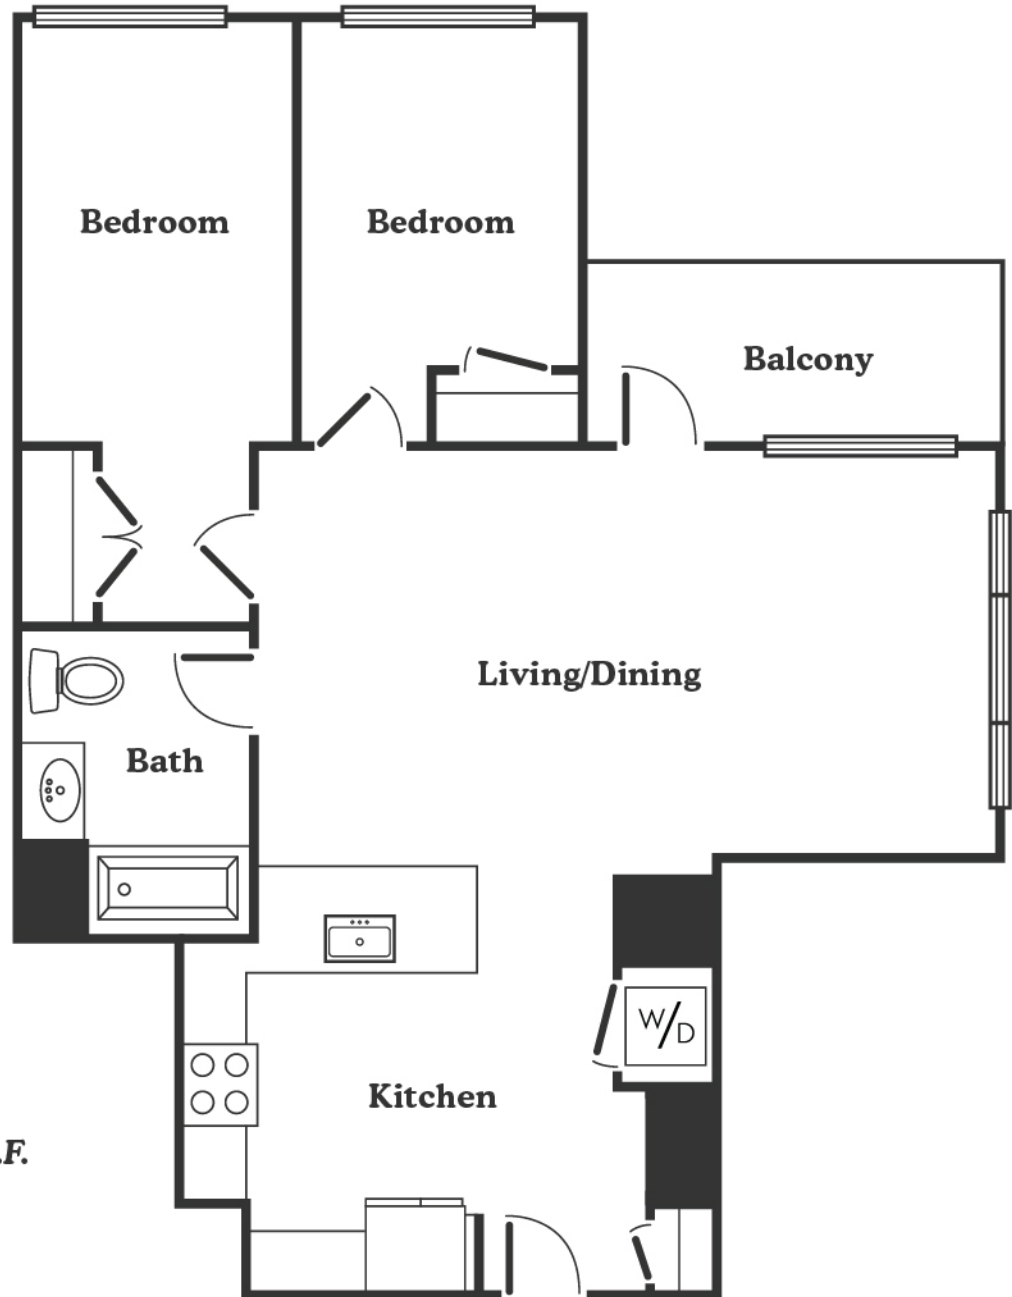

# Rise475

Layout for

**2001, 3001**

**2 BR - 1 BA - 937 S.F.**

**rise475.com**  
**info@rise475.com**  
475 Main Street  
Reading, MA 01867  
857.259.4751

**Developed by:**  
Maggiore Companies

**Marketing by:**  
Charlesgate Realty Group

Rise475 is currently under construction. All specs, finishes, and pricing are subject to modification. Floor plans are for marketing purposes. Details and dimensions may differ from actual plans.

**Rise to your own occasion.**