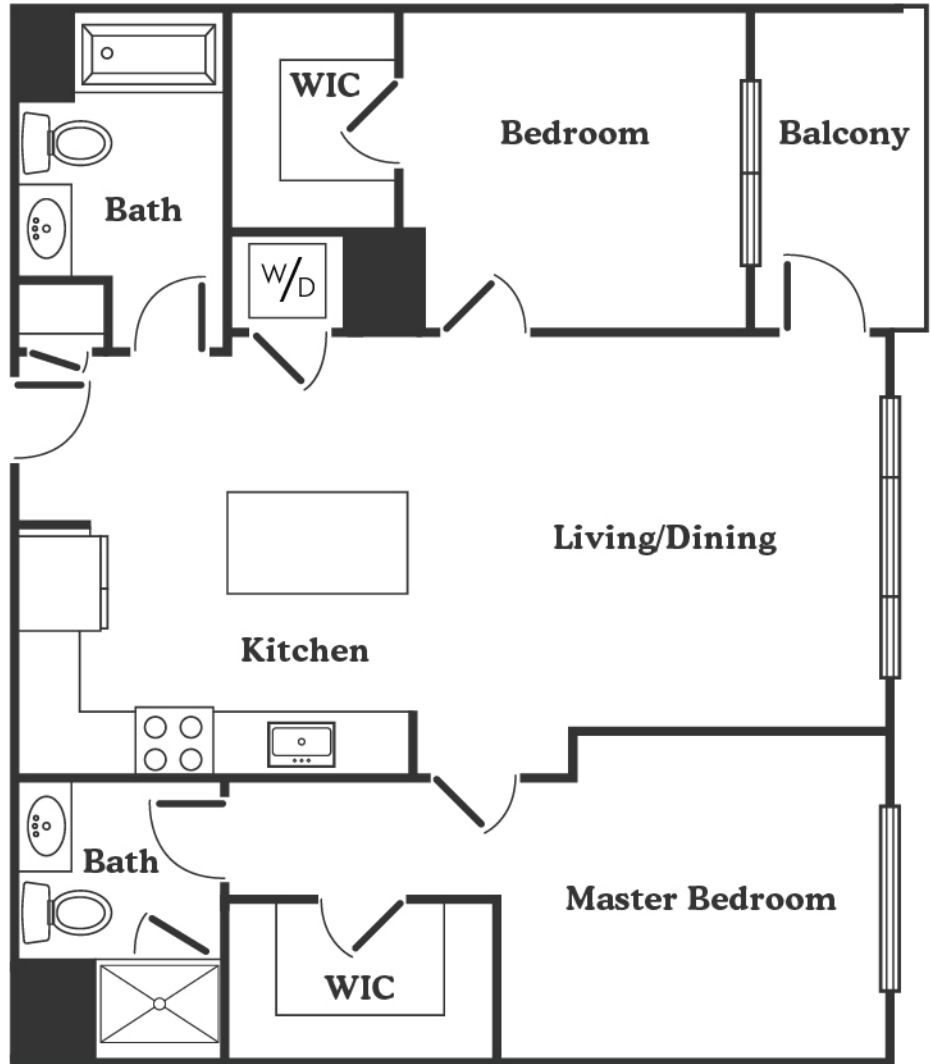

Rise475

Layout for

2003

2 BR – 2 BA – 1000 S.F.

rise475.com
info@rise475.com
475 Main Street
Reading, MA 01867
857.259.4751

Developed by:
Maggiore Companies

Marketing by:
Charlesgate Realty Group

Rise475 is currently under construction. All specs, finishes, and pricing are subject to modification. Floor plans are for marketing purposes. Details and dimensions may differ from actual plans.