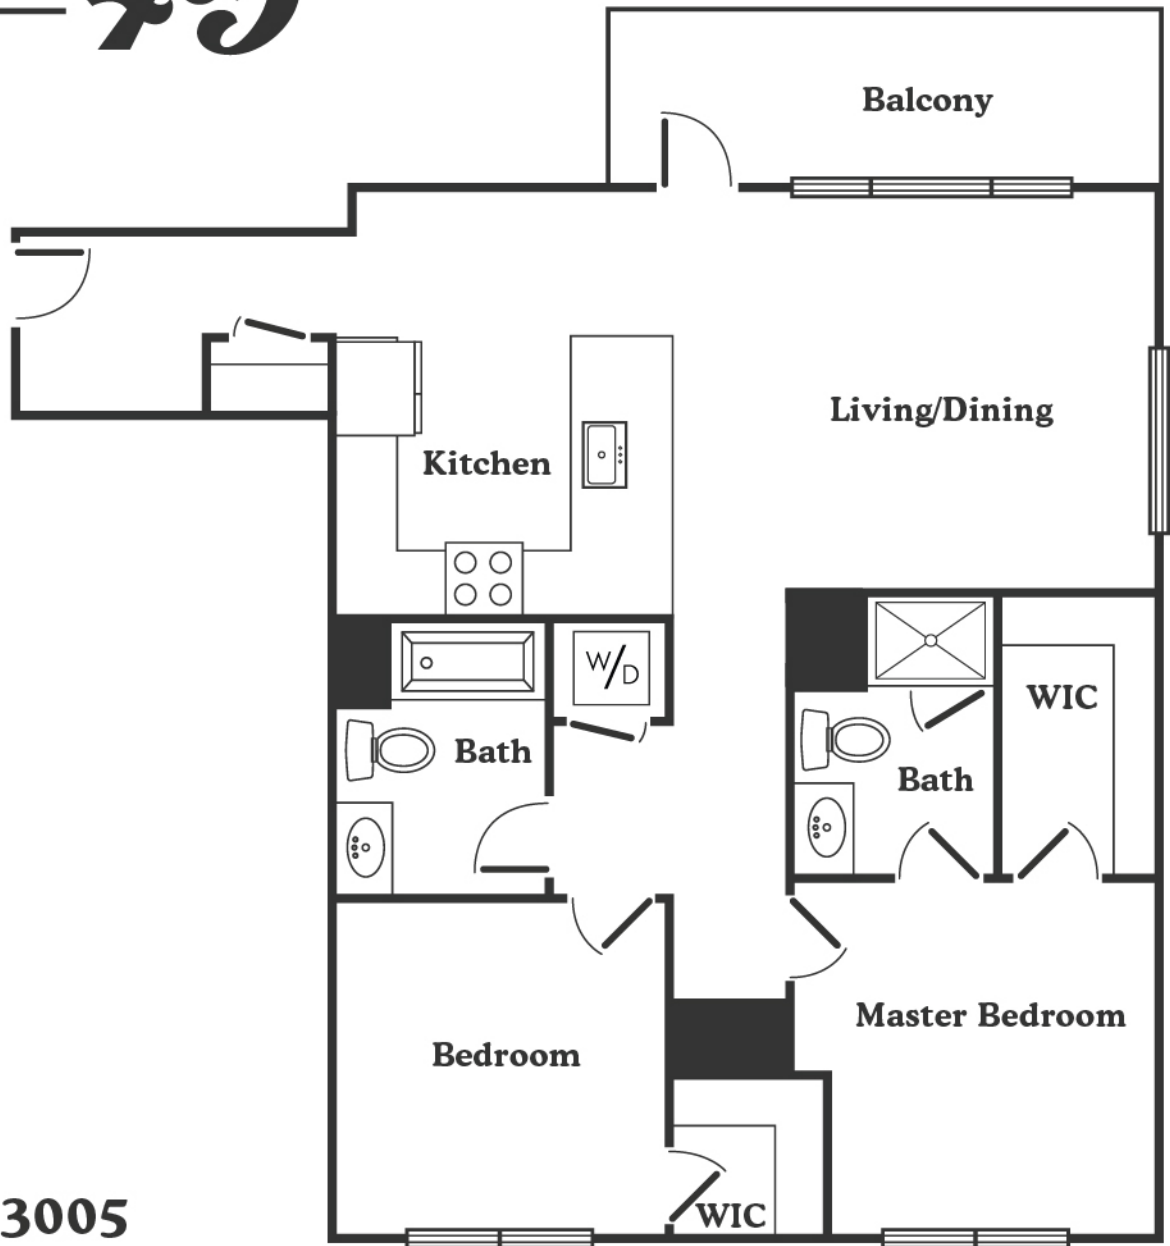

Rise475

Layout for

2005, 3005

2 BR – 2 BA – 1090 S.F.

rise475.com
info@rise475.com
475 Main Street
Reading, MA 01867
857.259.4751

Developed by:
Maggiore Companies

Marketing by:
Charlesgate Realty Group

Rise475 is currently under construction. All specs, finishes, and pricing are subject to modification. Floor plans are for marketing purposes. Details and dimensions may differ from actual plans.

Rise to your own occasion.