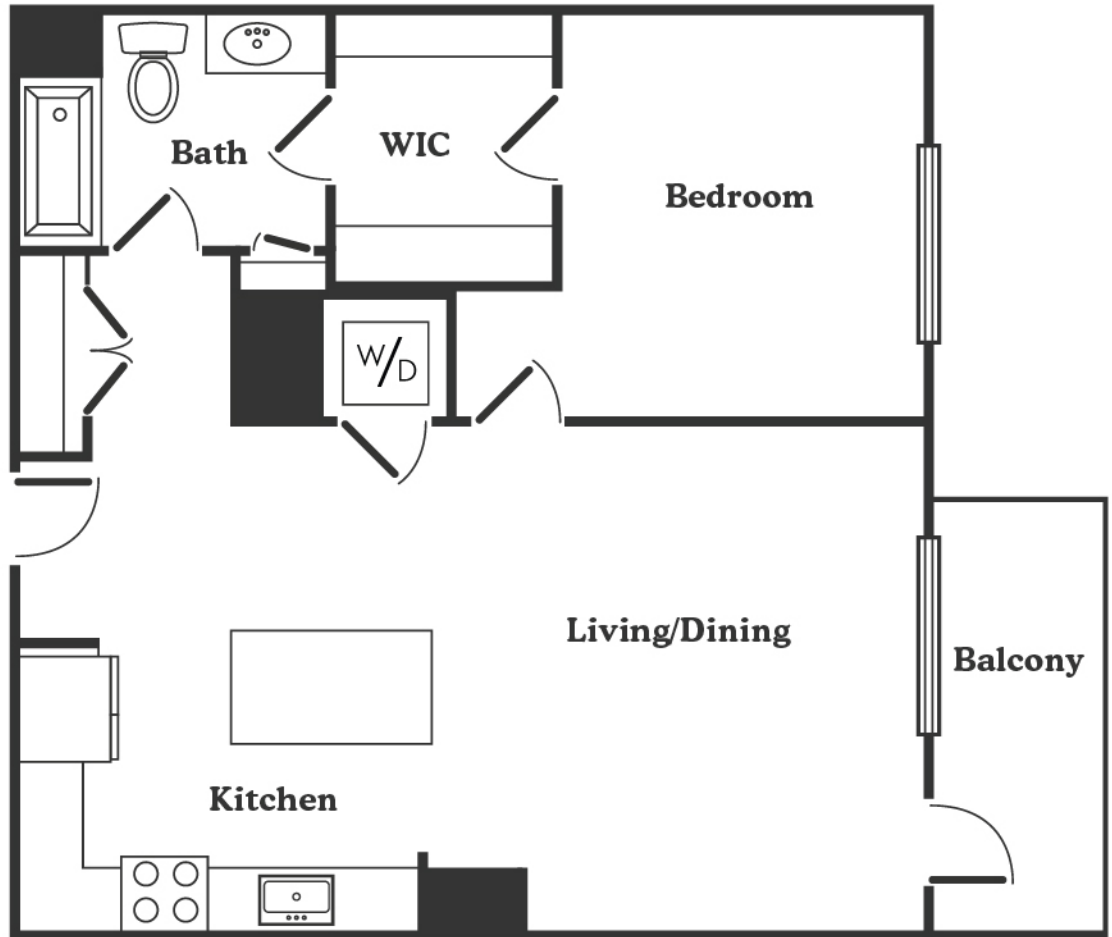

# Rise475

Layout for

**2006, 3006**

**1 BR - 1 BA - 790 S.F.**

**rise475.com**  
**info@rise475.com**  
475 Main Street  
Reading, MA 01867  
857.259.4751

**Developed by:**  
Maggiore Companies

**Marketing by:**  
Charlesgate Realty Group

Rise475 is currently under construction. All specs, finishes, and pricing are subject to modification. Floor plans are for marketing purposes. Details and dimensions may differ from actual plans.

**Rise to your own occasion.**