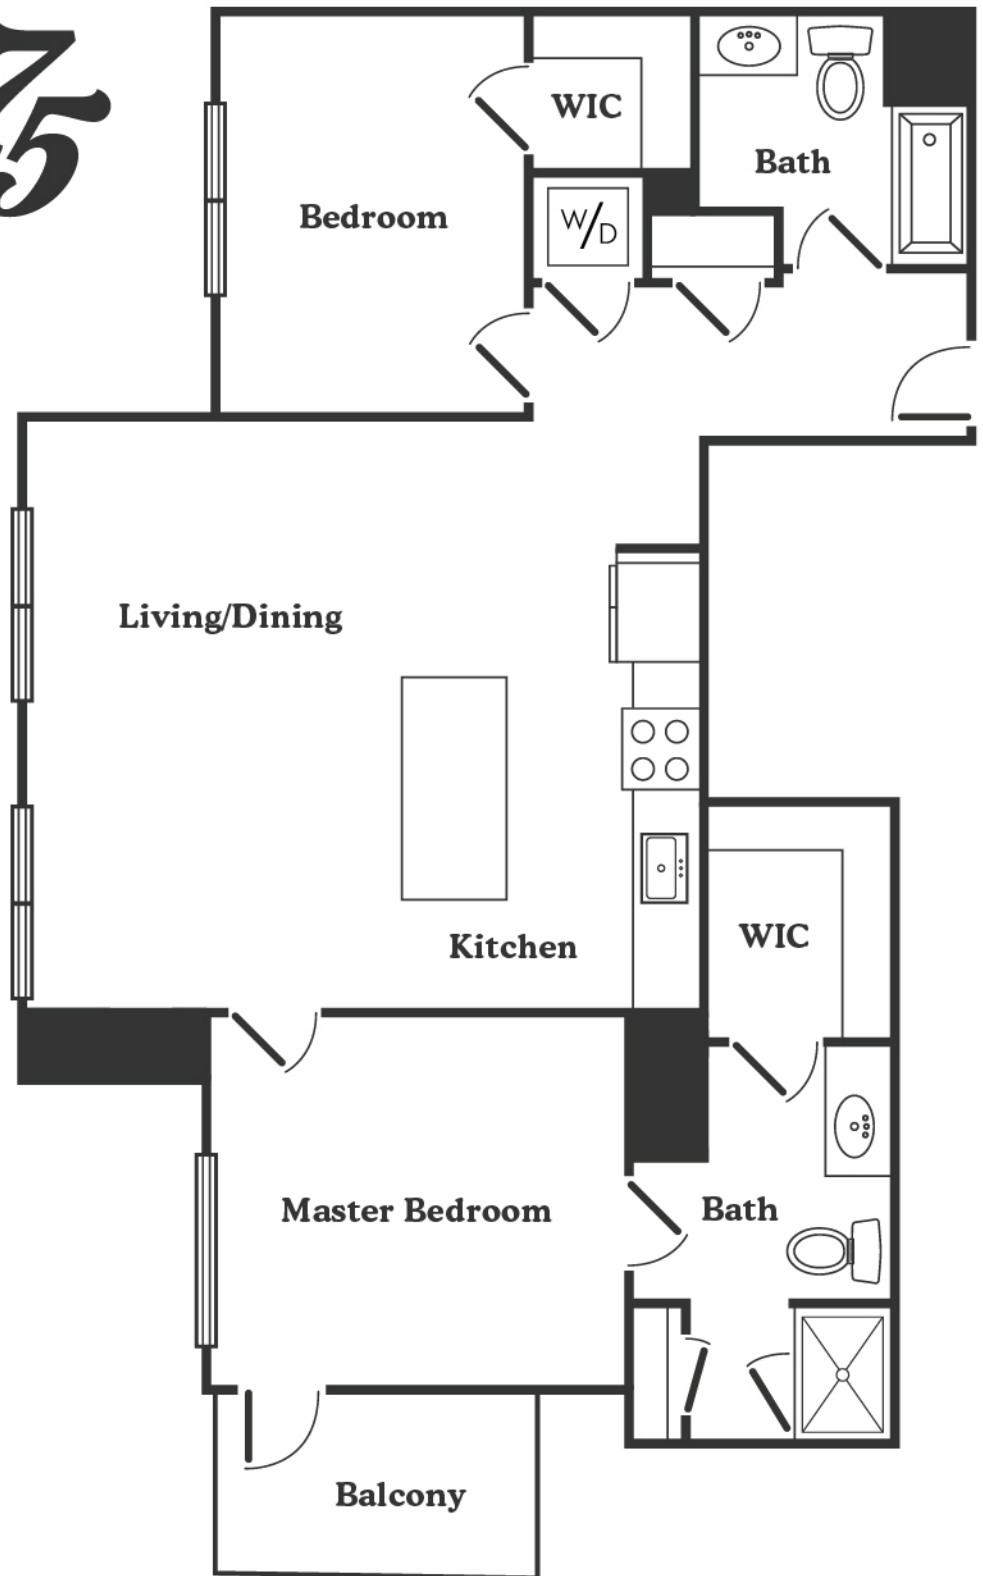

Rise475

Layout for

2007, 3007

2 BR - 2 BA - 1120 S.F.

rise475.com
info@rise475.com
475 Main Street
Reading, MA 01867
857.259.4751

Developed by:
Maggiore Companies

Marketing by:
Charlesgate Realty Group

Rise475 is currently under construction. All specs, finishes, and pricing are subject to modification. Floor plans are for marketing purposes. Details and dimensions may differ from actual plans.

Rise to your own occasion.