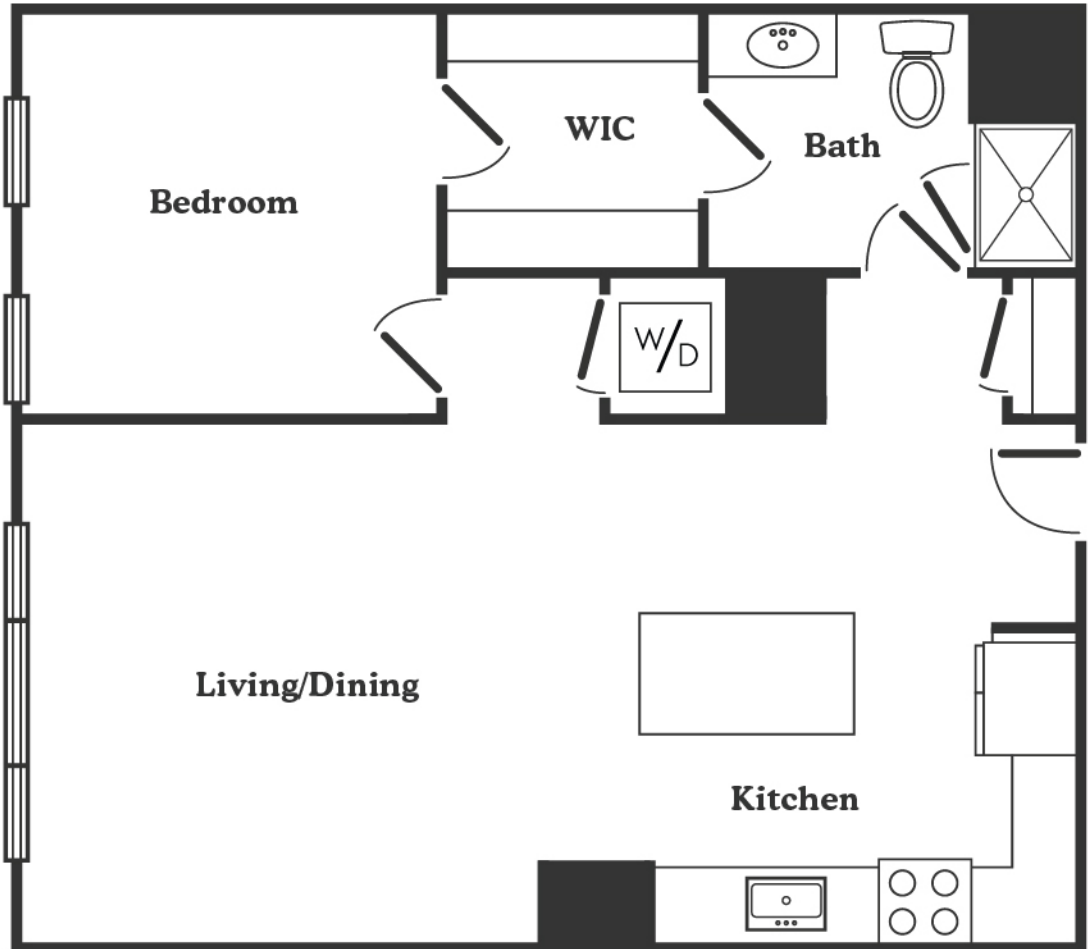

Rise475

Layout for

2008, 3008

1 BR - 1 BA - 845 S.F.

rise475.com
info@rise475.com
475 Main Street
Reading, MA 01867
857.259.4751

Developed by:
Maggiore Companies

Marketing by:
Charlesgate Realty Group

Rise475 is currently under construction. All specs, finishes, and pricing are subject to modification. Floor plans are for marketing purposes. Details and dimensions may differ from actual plans.

Rise to your own occasion.