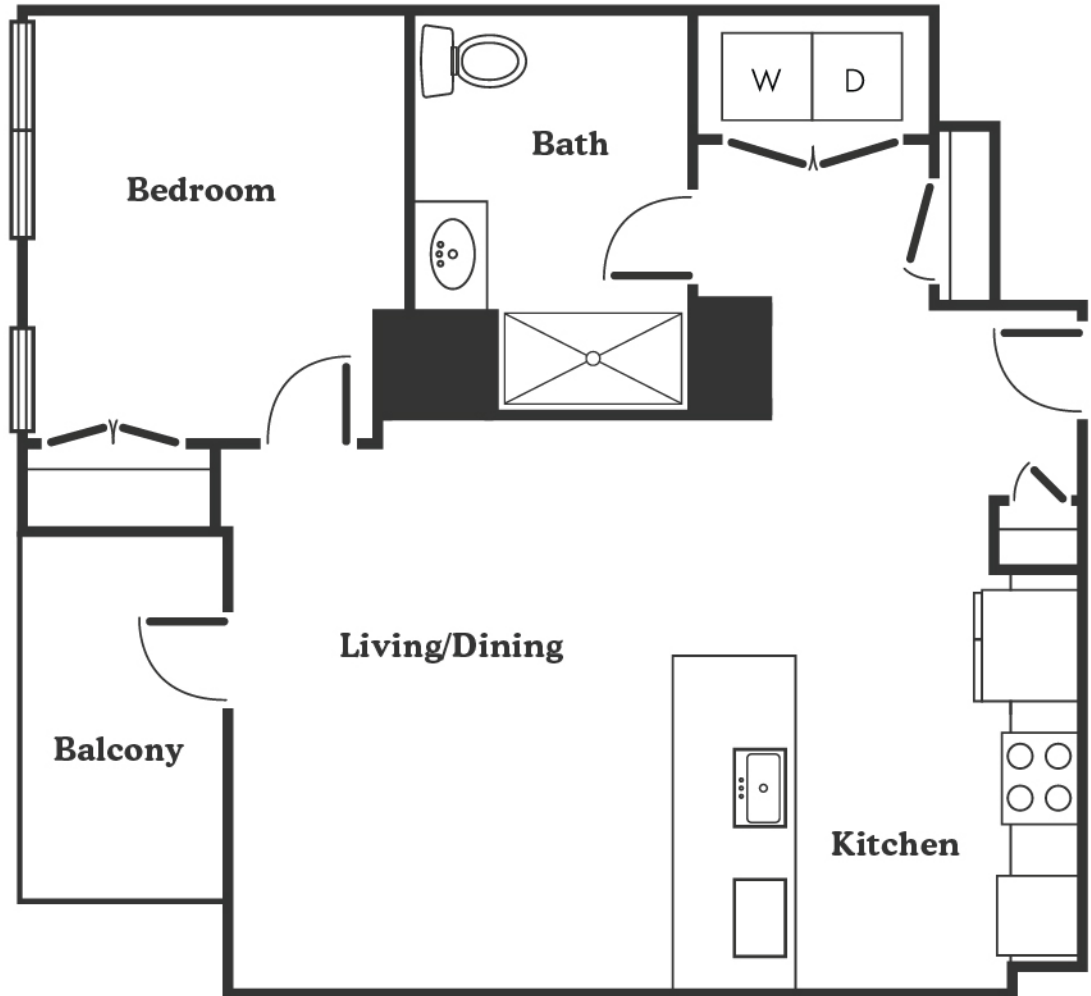

Rise475

Layout for

2010

1 BR - 1 BA - 775 S.F.

rise475.com
info@rise475.com
475 Main Street
Reading, MA 01867
857.259.4751

Developed by:
Maggiore Companies

Marketing by:
Charlesgate Realty Group

Rise475 is currently under construction. All specs, finishes, and pricing are subject to modification. Floor plans are for marketing purposes. Details and dimensions may differ from actual plans.

Rise to your own occasion.