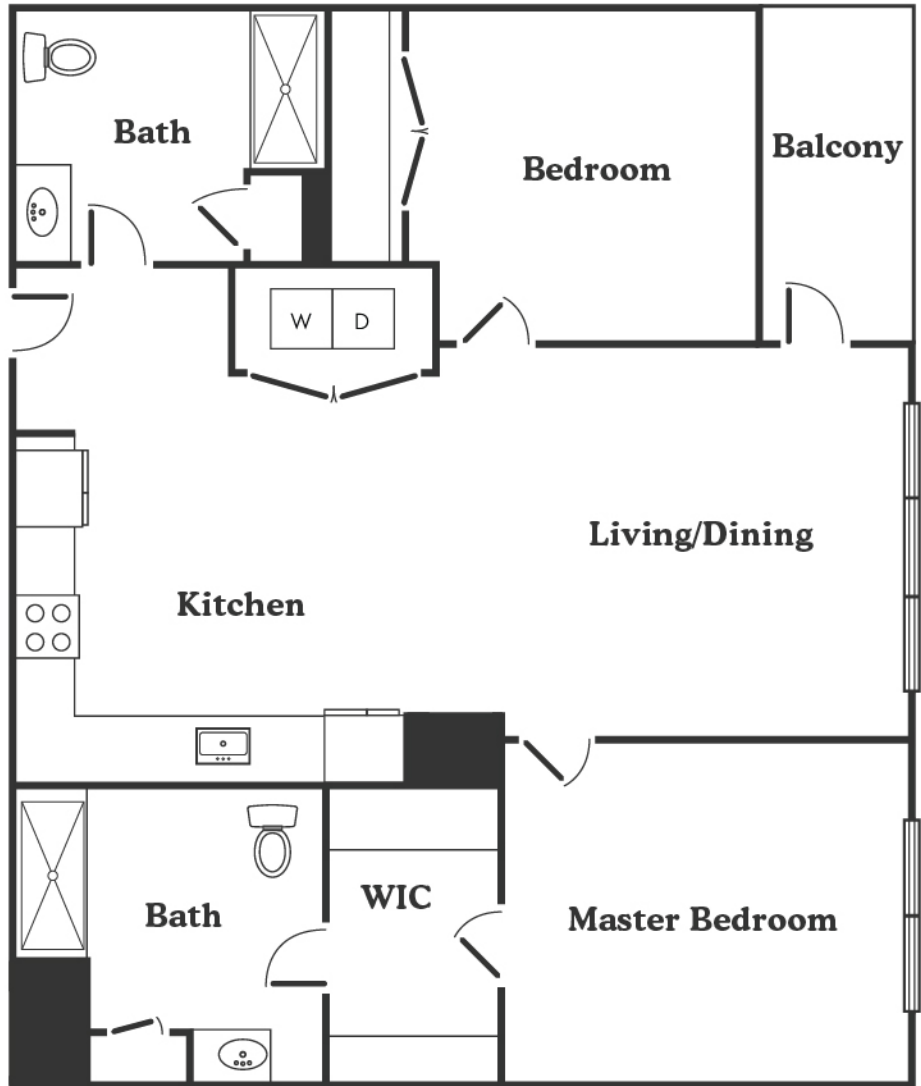

Rise475

Layout for

3003

2 BR – 2 BA – 1000 S.F.

rise475.com
info@rise475.com
475 Main Street
Reading, MA 01867
857.259.4751

Developed by:
Maggiore Companies

Marketing by:
Charlesgate Realty Group

Rise475 is currently under construction. All specs, finishes, and pricing are subject to modification. Floor plans are for marketing purposes. Details and dimensions may differ from actual plans.

Rise to your own occasion.

REV-A