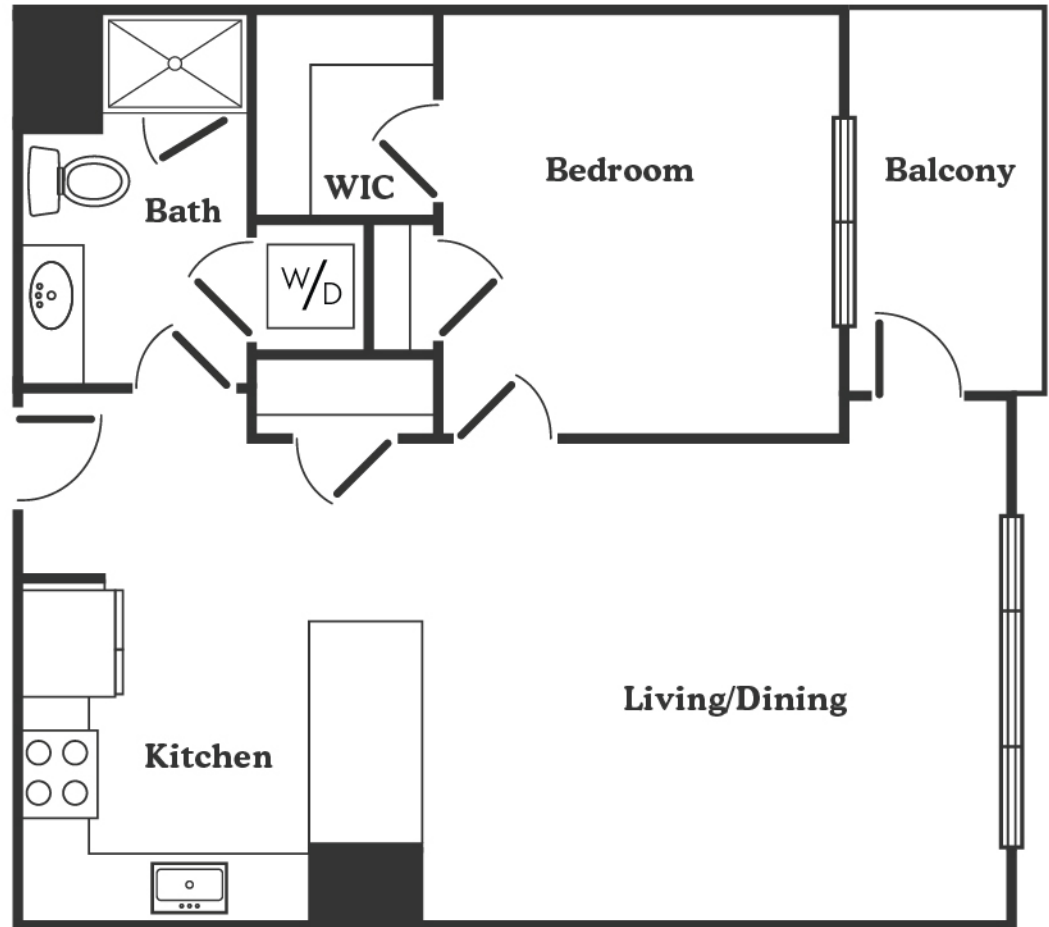

# Rise475

Layout for

**2002, 2004, 3002, 3004**

**1 BR – 1 BA – 770 S.F.**

**rise475.com**  
**info@rise475.com**  
475 Main Street  
Reading, MA 01867  
857.259.4751

**Developed by:**  
Maggiore Companies

**Marketing by:**  
Charlesgate Realty Group

Rise475 is currently under construction. All specs, finishes, and pricing are subject to modification. Floor plans are for marketing purposes. Details and dimensions may differ from actual plans.

**Rise to your own occasion.**