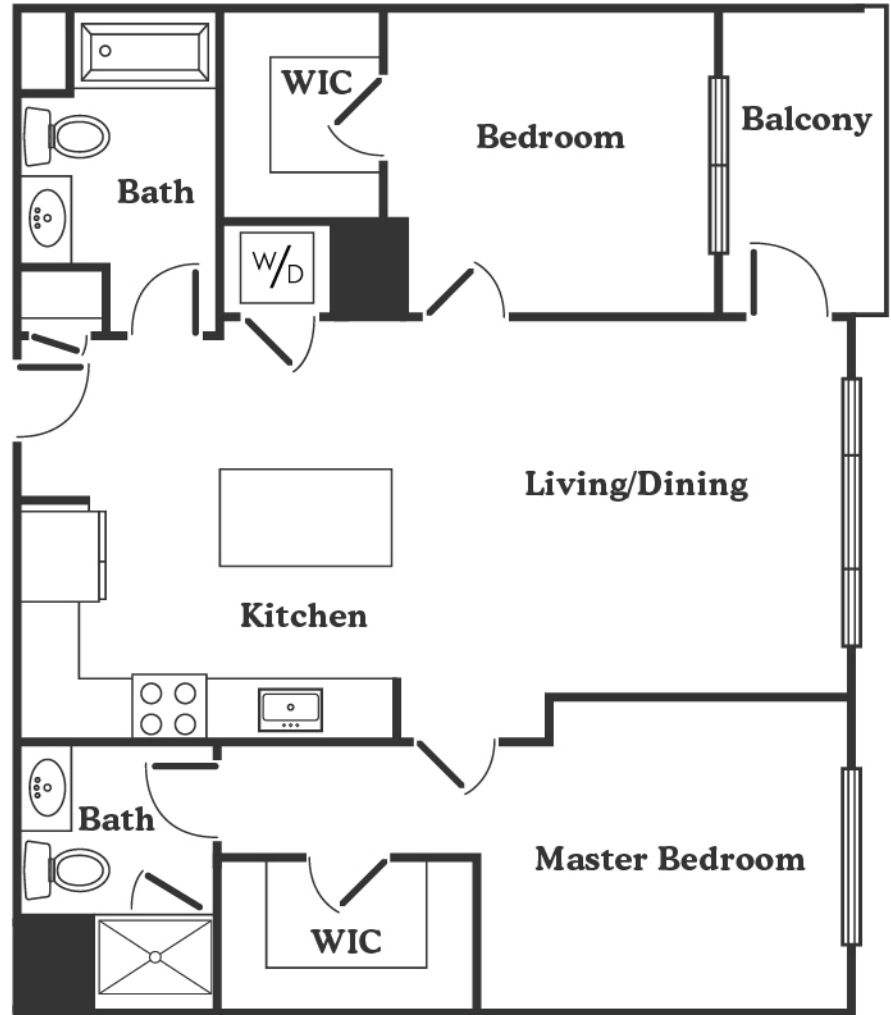

Rise475

Layout for

2009, 3009

2 BR – 2 BA – 1033 S.F.

rise475.com
info@rise475.com
475 Main Street
Reading, MA 01867
857.259.4751

Developed by:
Maggiore Companies

Marketing by:
Charlesgate Realty Group

Rise475 is currently under construction. All specs, finishes, and pricing are subject to modification. Floor plans are for marketing purposes. Details and dimensions may differ from actual plans.

Rise to your own occasion.