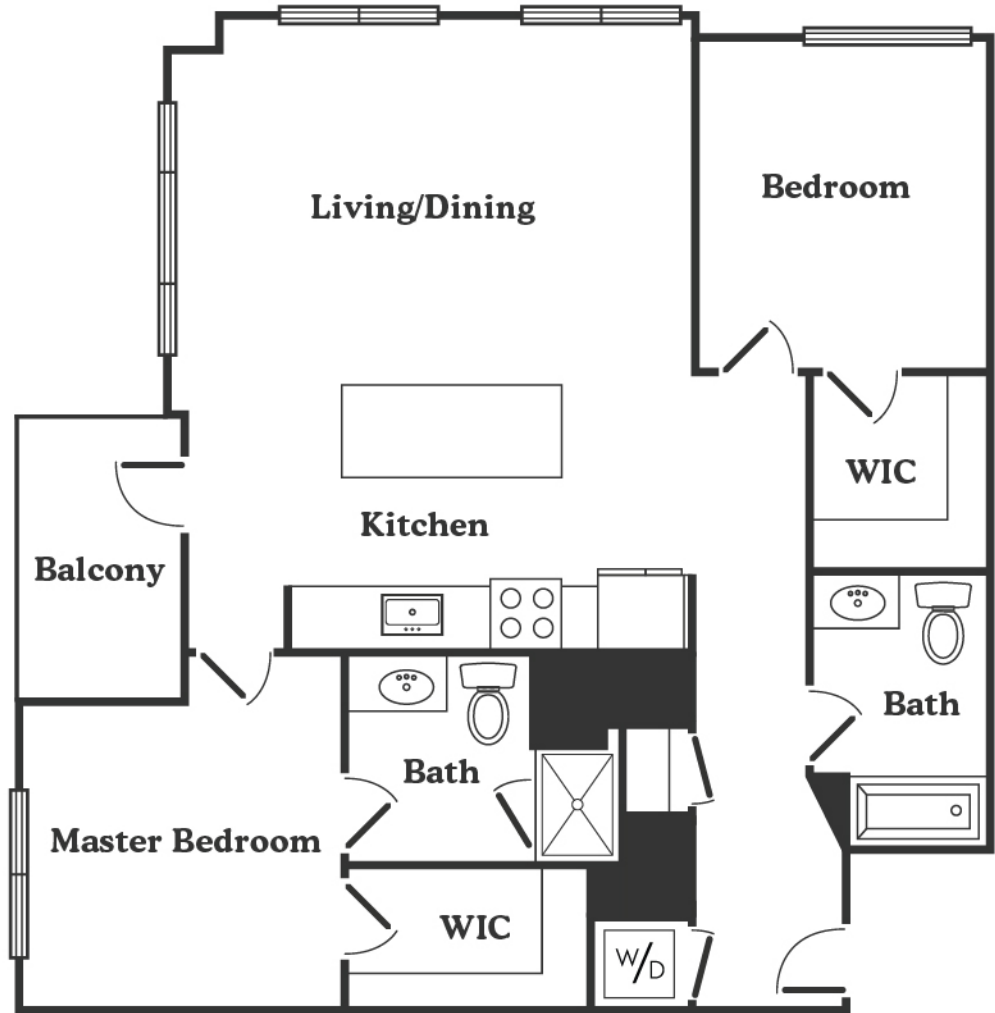

Rise475

Layout for

2011, 3011

2 BR - 2 BA - 1165 S.F.

rise475.com
info@rise475.com
475 Main Street
Reading, MA 01867
857.259.4751

Developed by:
Maggiore Companies

Marketing by:
Charlesgate Realty Group

Rise475 is currently under construction. All specs, finishes, and pricing are subject to modification. Floor plans are for marketing purposes. Details and dimensions may differ from actual plans.

Rise to your own occasion.

REV-A