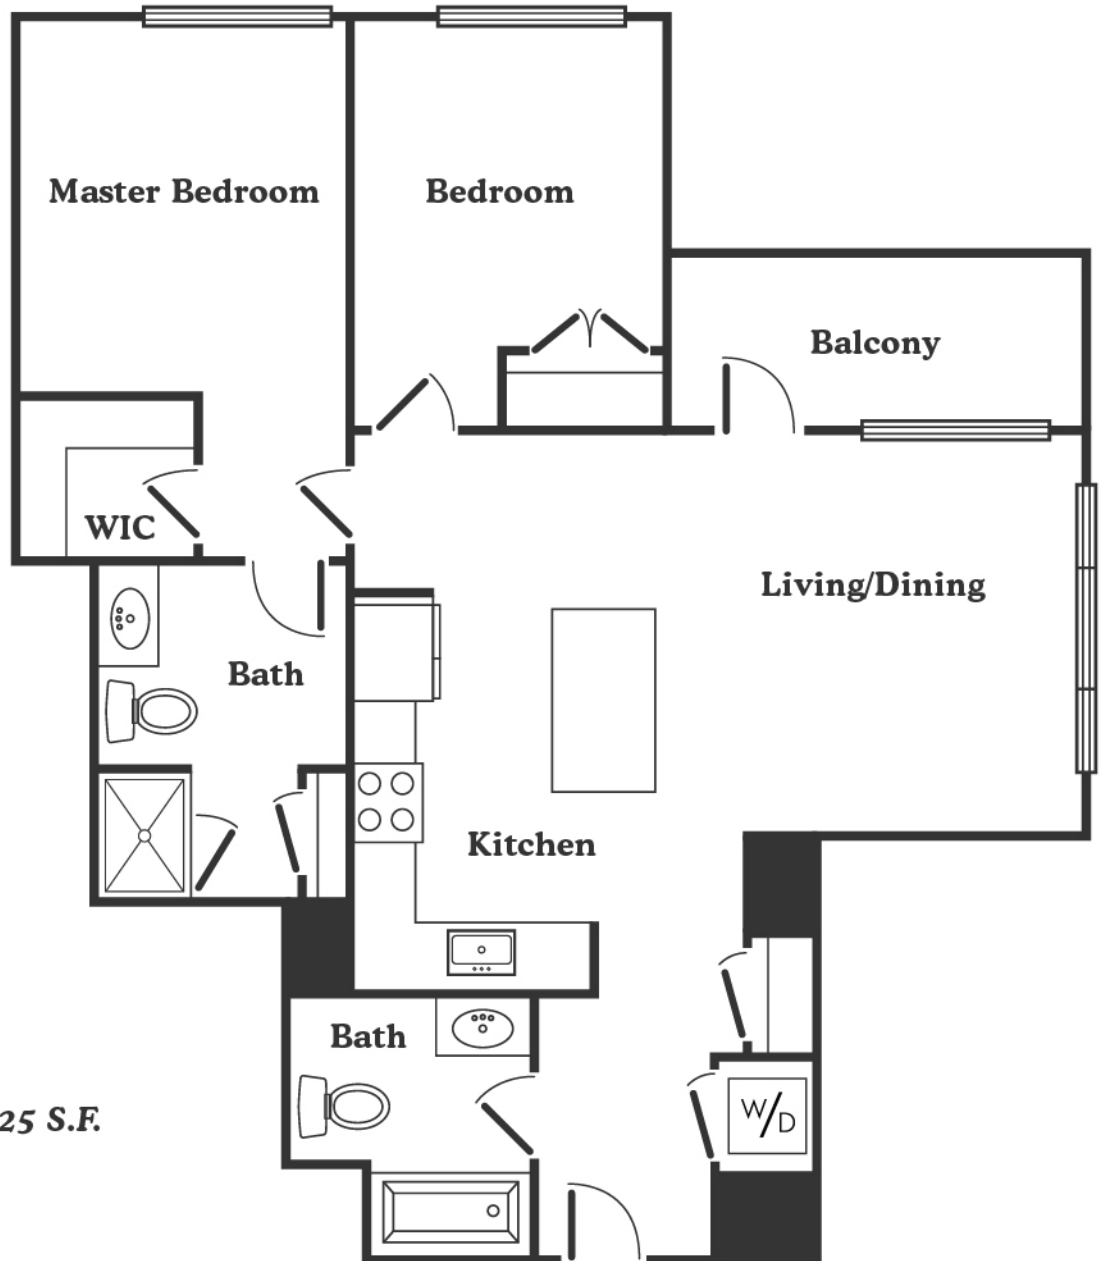

Rise475

Layout for

4001

2 BR – 2 BA – 1025 S.F.

rise475.com
info@rise475.com
475 Main Street
Reading, MA 01867
857.259.4751

Developed by: Maggiore Companies
Marketing by: Charlesgate Realty Group

Rise475 is currently under construction. All specs, finishes, and pricing are subject to modification. Floor plans are for marketing purposes. Details and dimensions may differ from actual plans.

Rise to your own occasion.