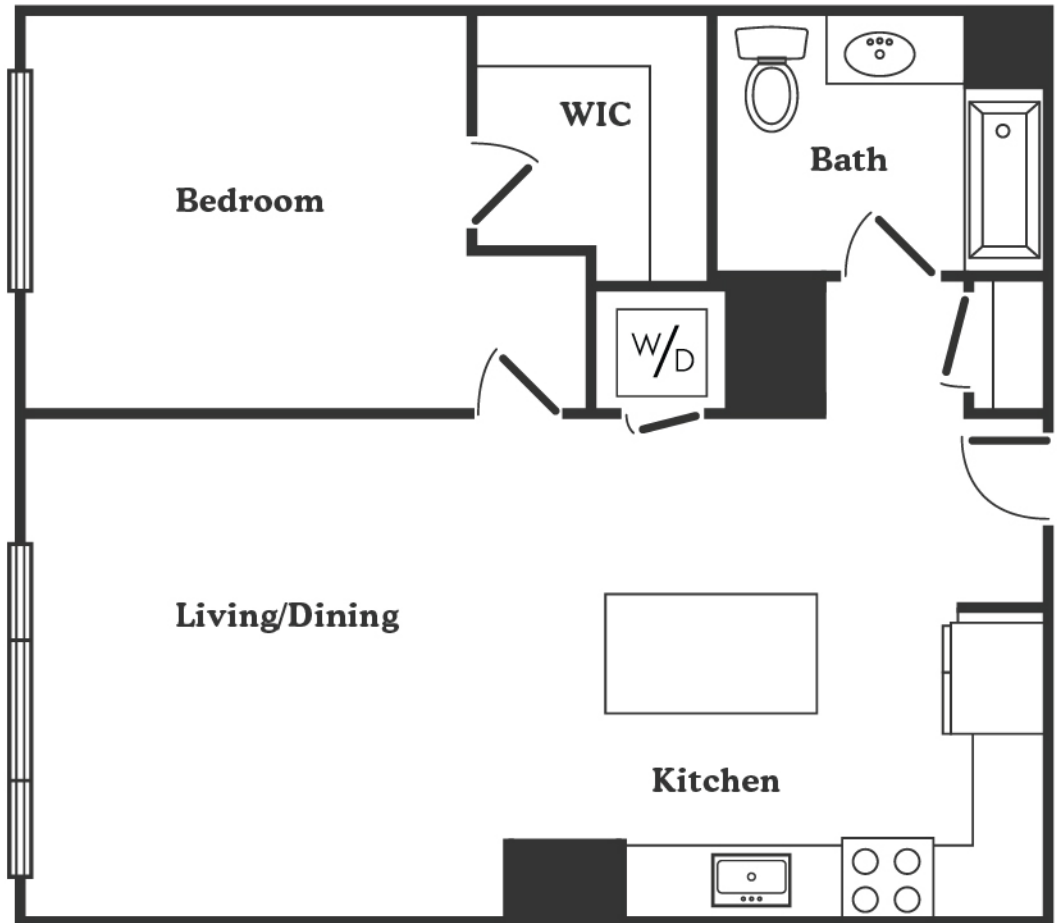

Rise475

Layout for

4002

1 BR – 1 BA – 790 S.F.

rise475.com
info@rise475.com
475 Main Street
Reading, MA 01867
857.259.4751

Developed by:
Maggiore Companies

Marketing by:
Charlesgate Realty Group

Rise475 is currently under construction. All specs, finishes, and pricing are subject to modification. Floor plans are for marketing purposes. Details and dimensions may differ from actual plans.

Rise to your own occasion.