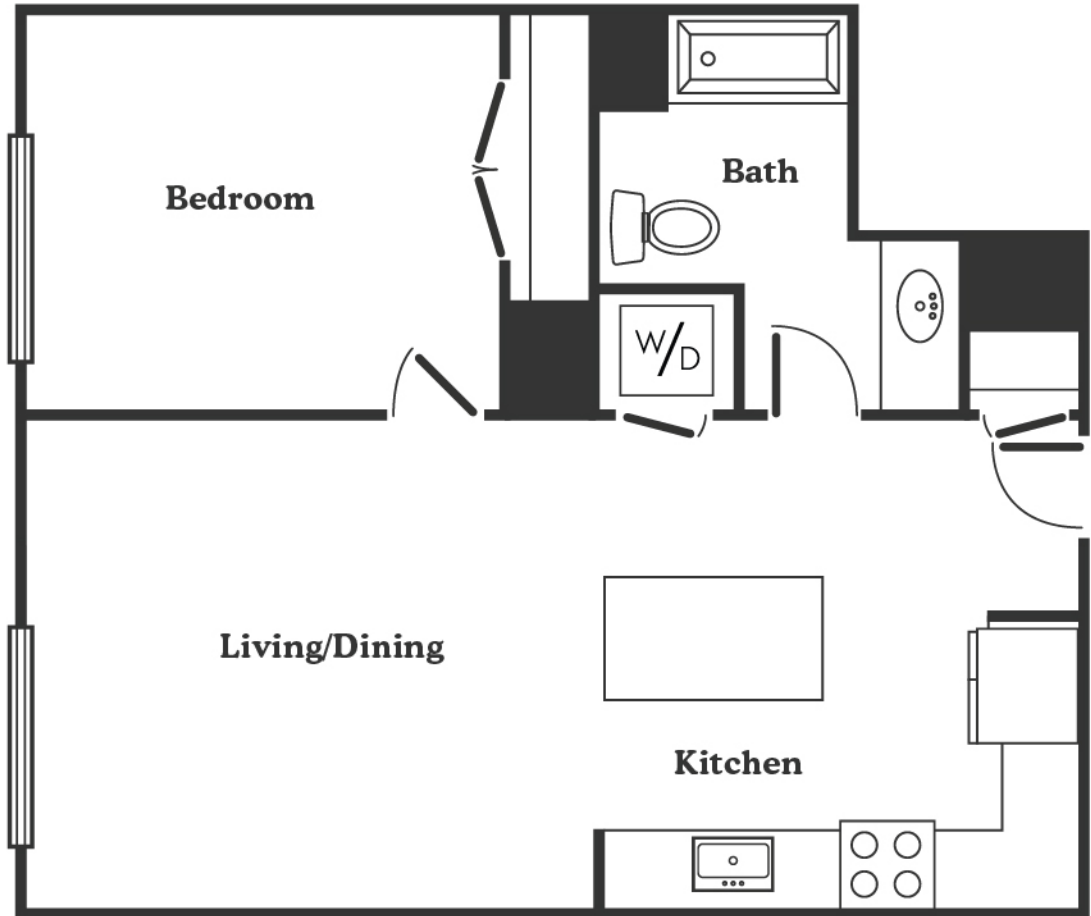

Rise475

Layout for

4005

1 BR – 1 BA – 718 S.F.

rise475.com
info@rise475.com
475 Main Street
Reading, MA 01867
857.259.4751

Developed by:
Maggiore Companies

Marketing by:
Charlesgate Realty Group

Rise475 is currently under construction. All specs, finishes, and pricing are subject to modification. Floor plans are for marketing purposes. Details and dimensions may differ from actual plans.

Rise to your own occasion.