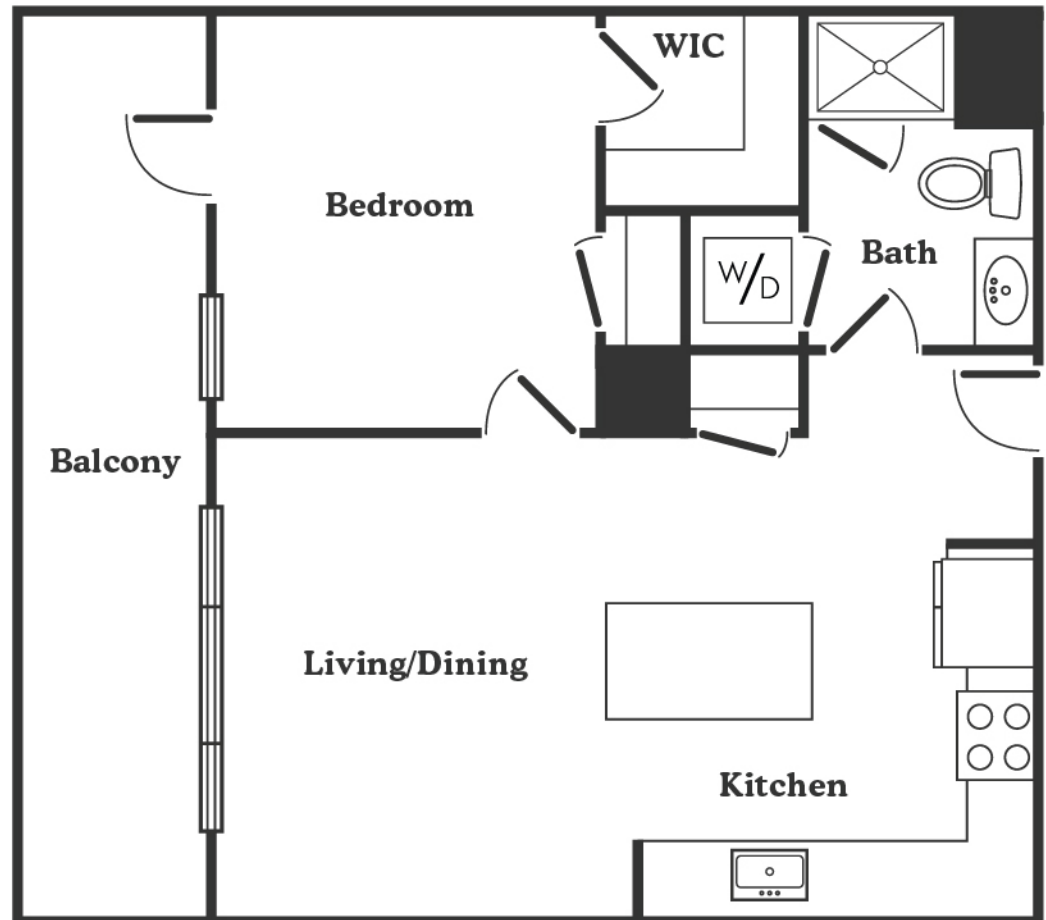

Rise475

Layout for

4007

1 BR – 1 BA – 670 S.F.

rise475.com
info@rise475.com
475 Main Street
Reading, MA 01867
857.259.4751

Developed by:
Maggiore Companies

Marketing by:
Charlesgate Realty Group

Rise475 is currently under construction. All specs, finishes, and pricing are subject to modification. Floor plans are for marketing purposes. Details and dimensions may differ from actual plans.