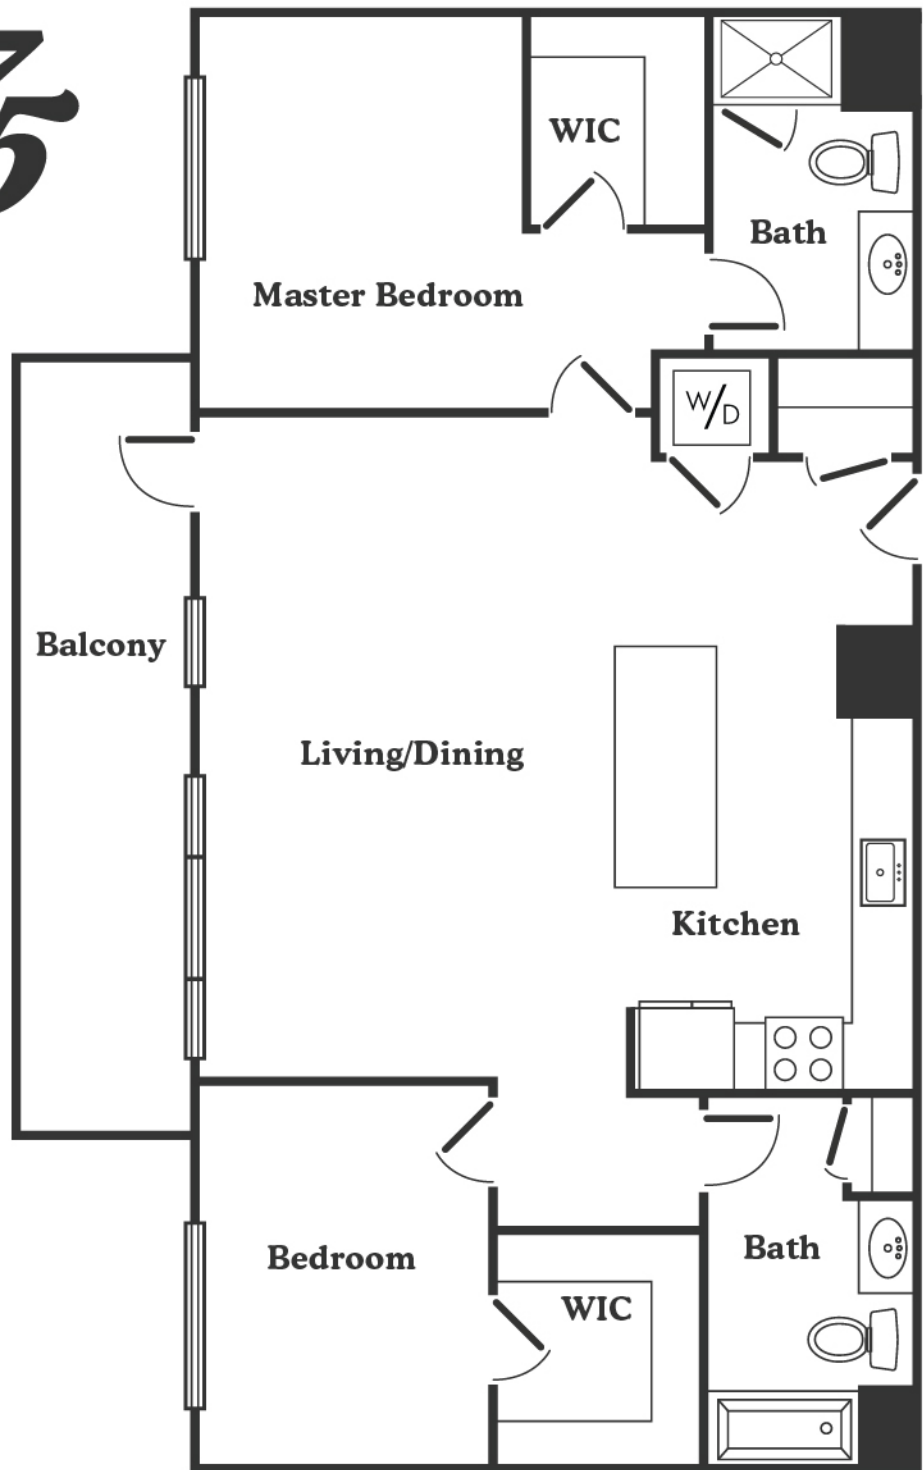

# Rise475

Layout for

**4008**

**2 BR - 2 BA - 1215 S.F.**

**rise475.com**  
**info@rise475.com**  
475 Main Street  
Reading, MA 01867  
857.259.4751

**Developed by:**  
Maggiore Companies

**Marketing by:**  
Charlesgate Realty Group

Rise475 is currently under construction. All specs, finishes, and pricing are subject to modification. Floor plans are for marketing purposes. Details and dimensions may differ from actual plans.

**Rise to your own occasion.**