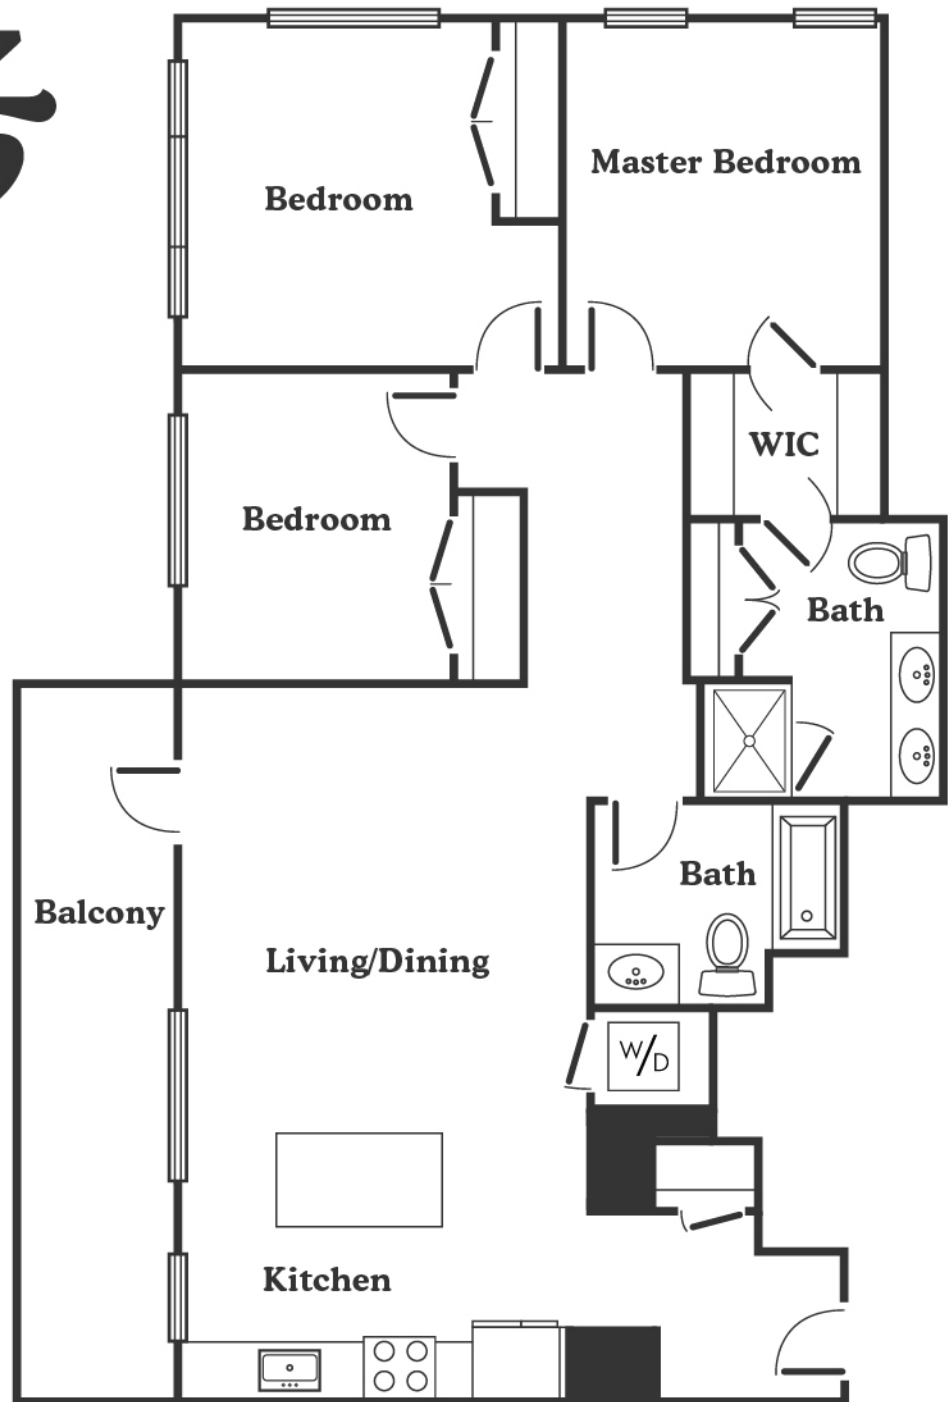

Rise475

Layout for

4009

3 BR – 2 BA – 1300 S.F.

rise475.com
info@rise475.com
475 Main Street
Reading, MA 01867
857.259.4751

Developed by:
Maggiore Companies

Marketing by:
Charlesgate Realty Group

Rise475 is currently under construction. All specs, finishes, and pricing are subject to modification. Floor plans are for marketing purposes. Details and dimensions may differ from actual plans.

Rise to your own occasion.

REV-A